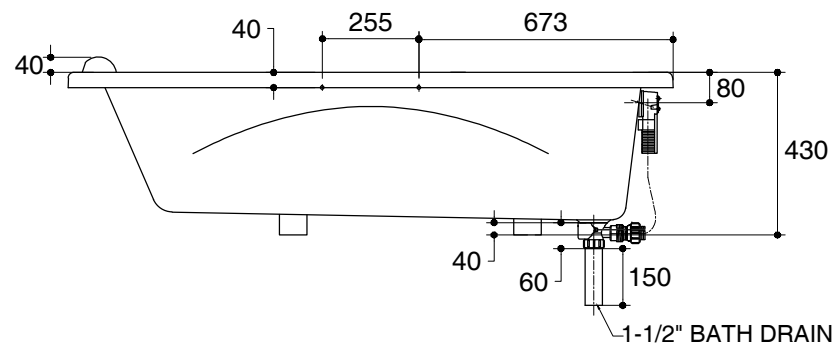

Dimensions are approximate.

Unit: mm

SKU	K-14889X-FGR58-WK
Name	SPARROW
Description	PLAIN BATH WITH GRIP & PILLOW

**KARAT**