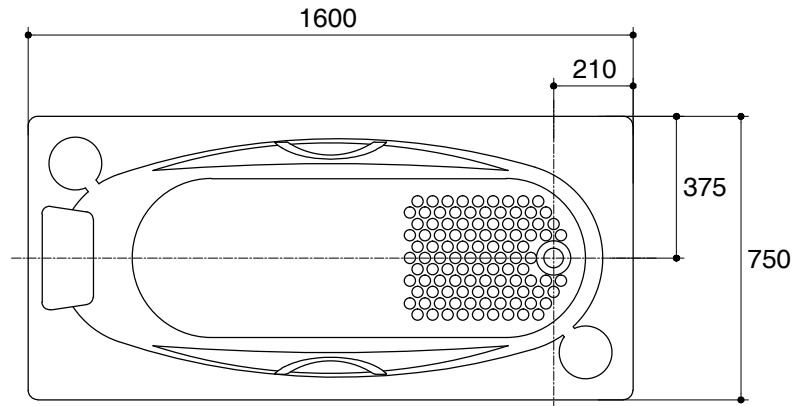

Dimensions are approximate.

Unit: mm

SKU	K-14889X-FGR58-WK
Name	SPARROW
Description	PLAIN BATH WITH GRIP & PILLOW

**KARAT**