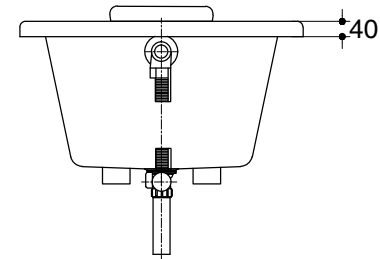

Dimensions are approximate.

Unit: mm

SKU	K-14889X-FGR58-WK
Name	SPARROW
Description	PLAIN BATH WITH GRIP & PILLOW

**KARAT**